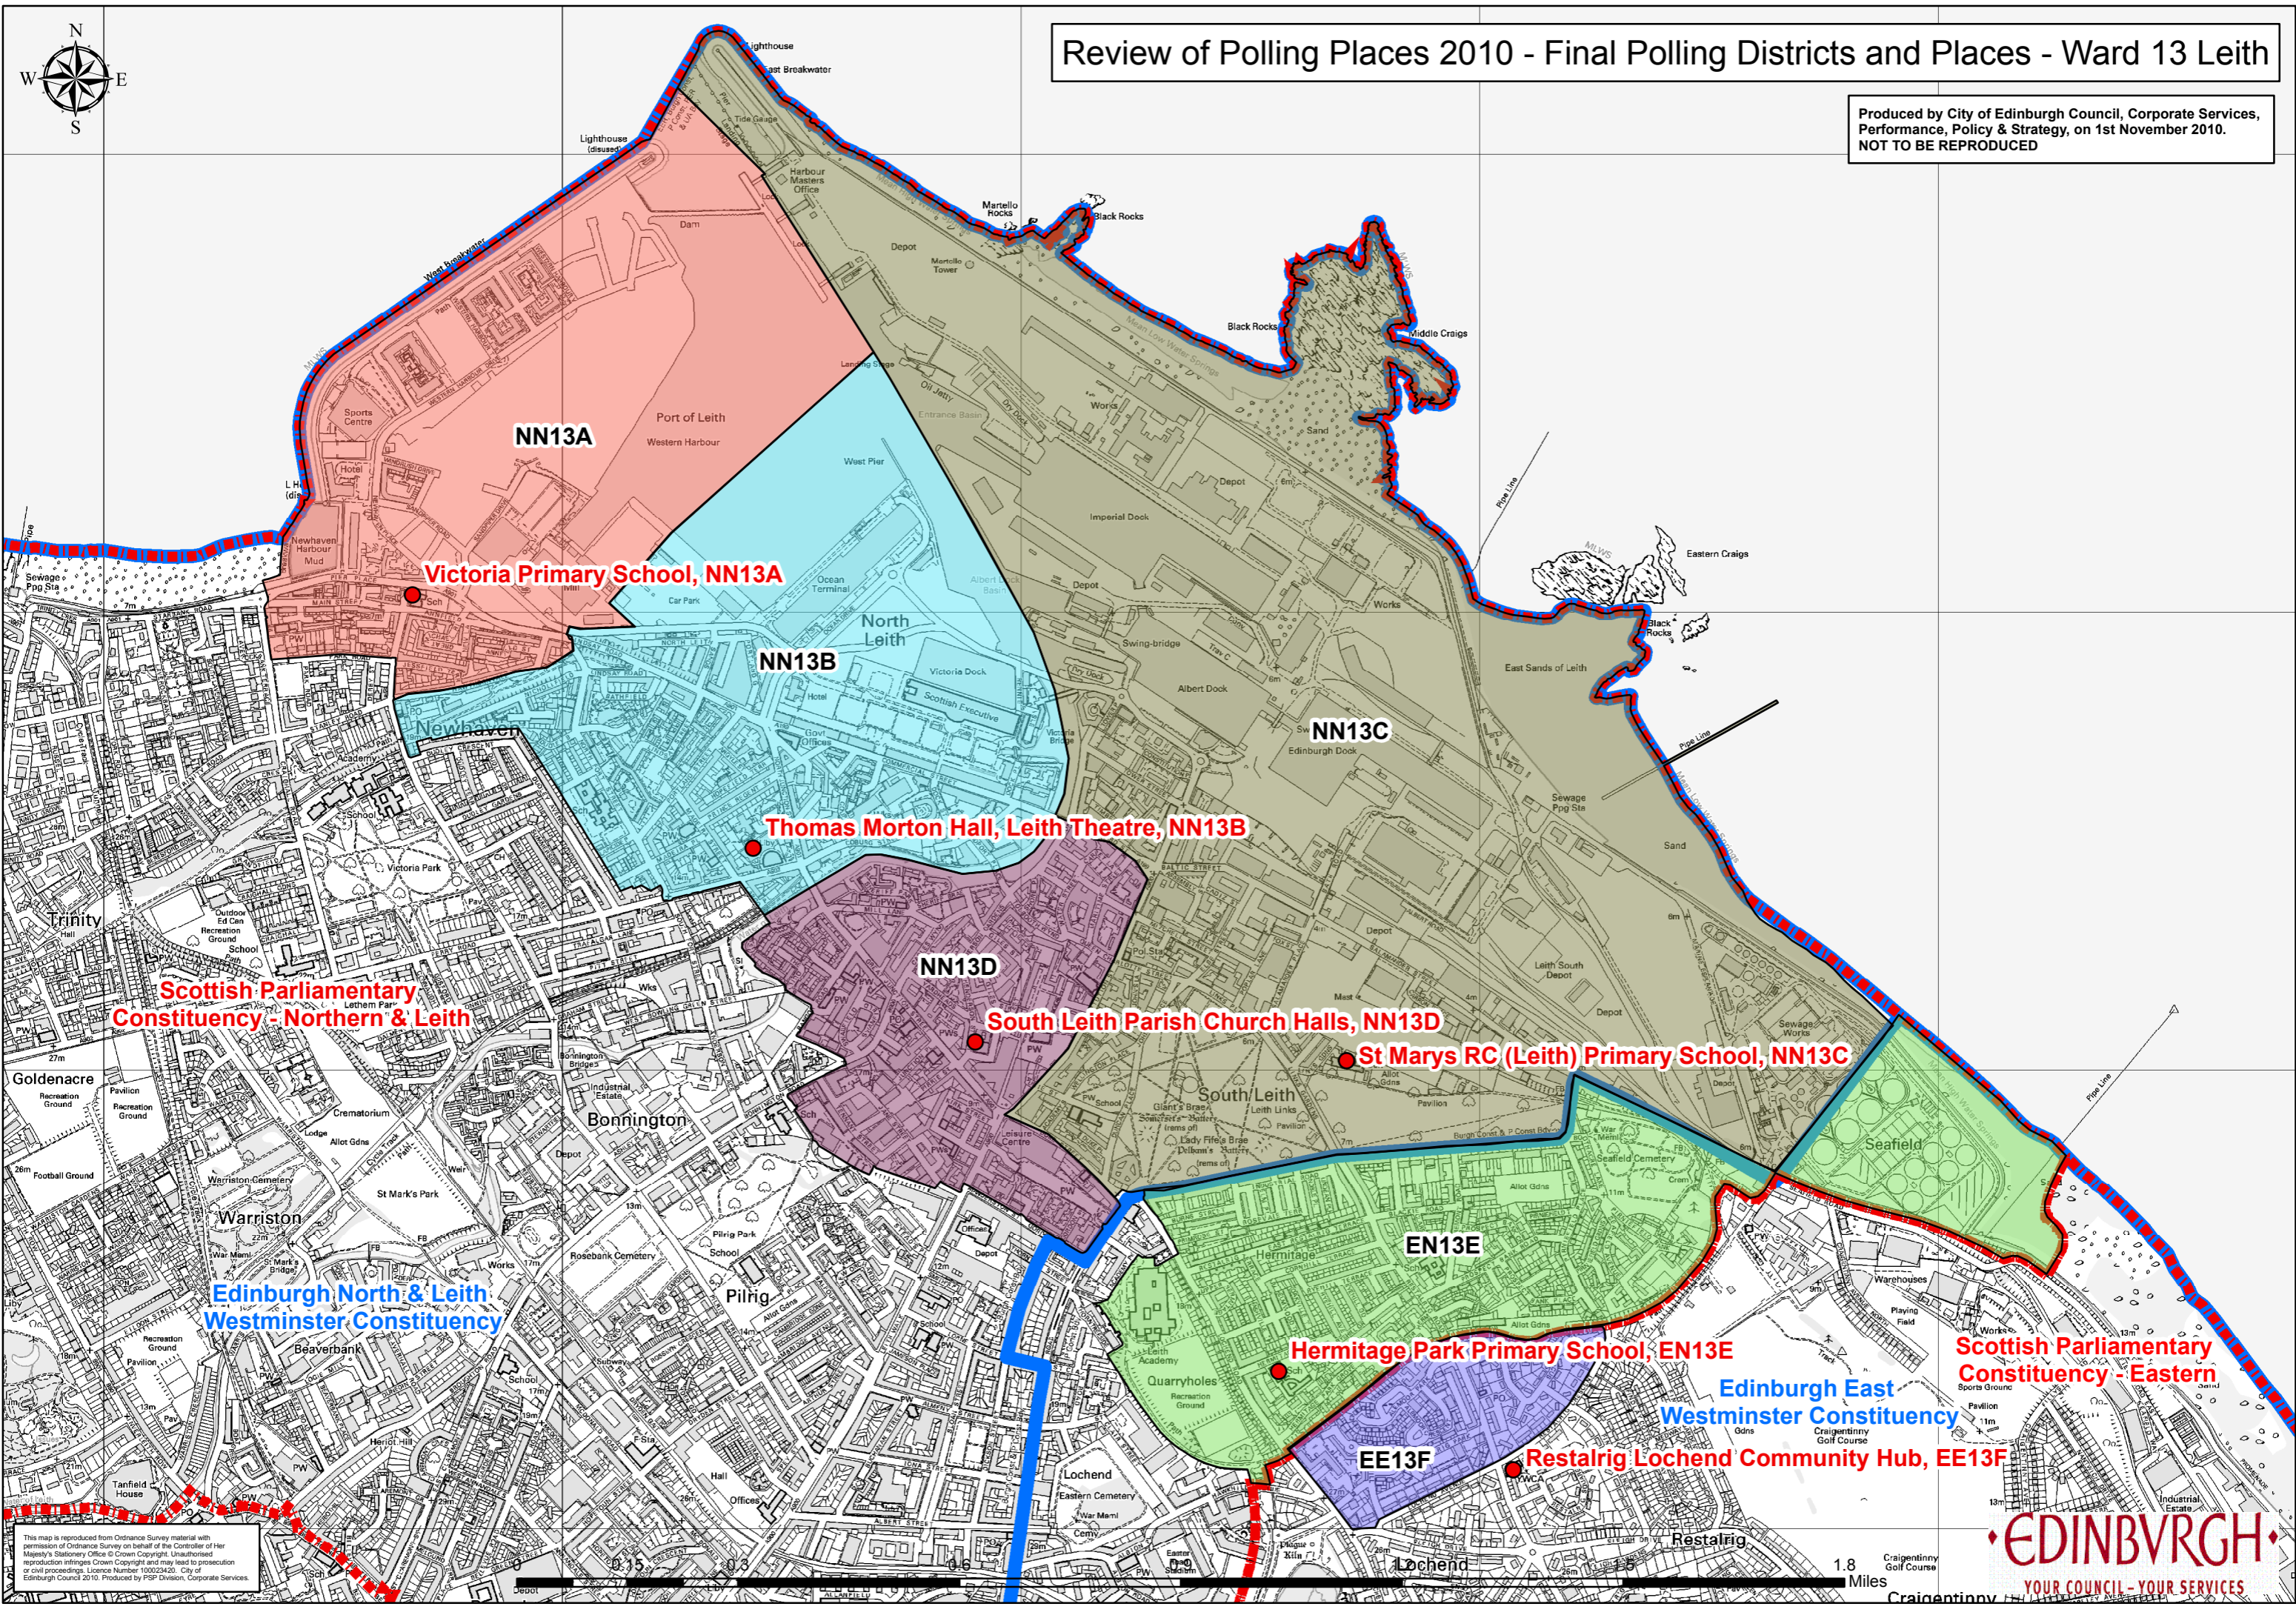

Review of Polling Places 2010 - Final Polling Districts and Places - Ward 13 Leith

Produced by City of Edinburgh Council, Corporate Services, Performance, Policy & Strategy, on 1st November 2010.
NOT TO BE REPRODUCED